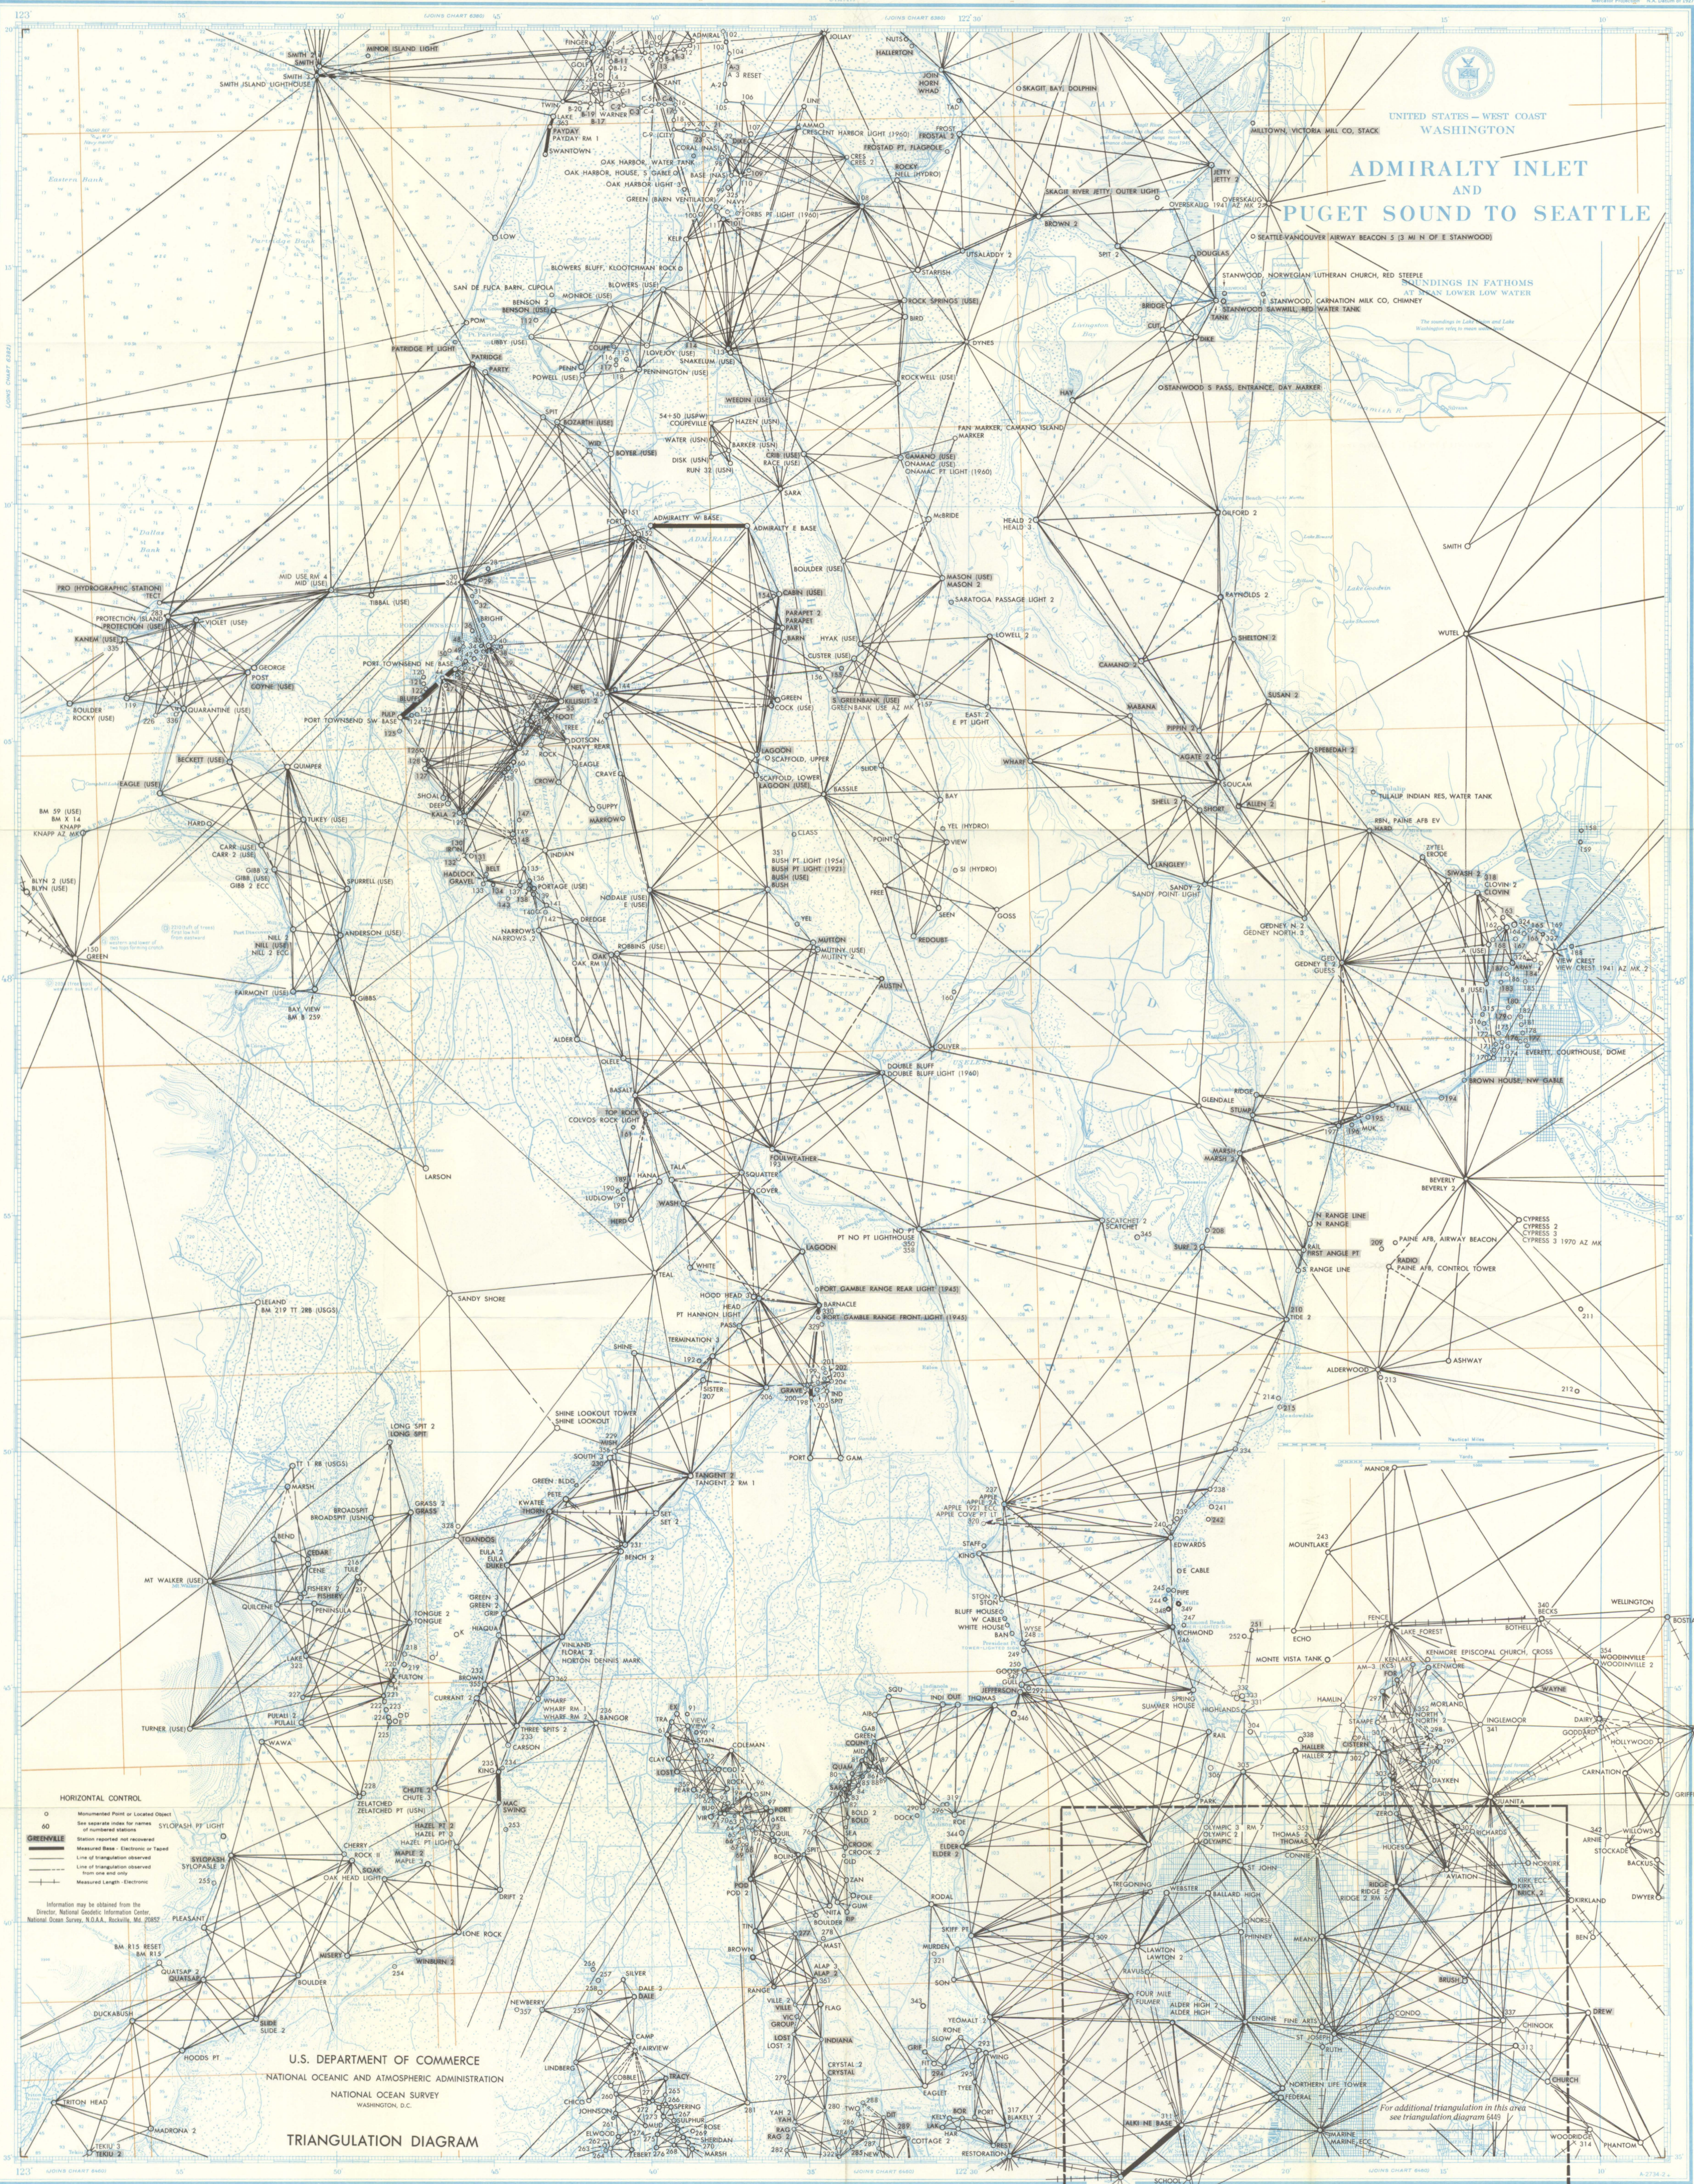

UNITED STATES - WEST COAST
WASHINGTON
**ADMIRALTY INLET
AND
PUGET SOUND TO SEATTLE**

1861
1959
1981

(Not For Navigational Purposes)

State plane coordinate grid shown in brown

(Admiralty Inlet and Puget Sound to Seattle) USC&GS 6450
January 1981